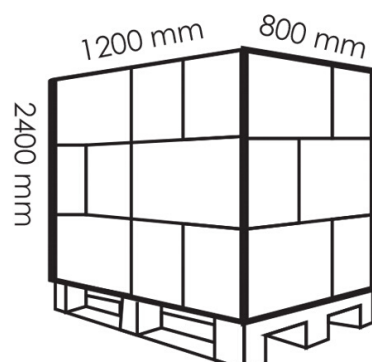

COSMETIC BOX

Scheda tecnica

Cosmetic Box

CODICI ART. KBD...

(KBDB=bianco) (KBDC=cromato)
(KBDCV= grigio satinato)
(KBDNO= nero opaco) (KBDNL=
nero lucido)

MATERIALE: plastica ABS

DIMENSIONI: mm.256x140x60

PESO: 370g

MATERIAL: ABS plastic.

DIMENSIONS: mm.256x140x60

WEIGHT: 370g

FIXING KIT: screws, bolts,
double-sided tape.

STANDARD COLORS: white,
chrome, satin, matt black, glossy
black.

840 ITEMS (42 BOX x 20 Items)

Kg. 330