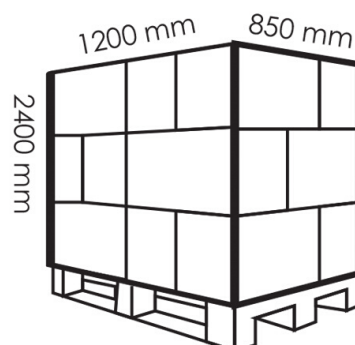

COSMETIC CUBE

Scheda tecnica

Cosmetic cube

CODICI ART. CCD...

(CCDB=bianco)
(CCDC=cromato) (CCDCV=
grigio satinato) (CCDNO= nero
opaco) (CCDNL= nero lucido)

MATERIALE: plastica ABS

DIMENSIONI: mm.130x130x130

PESO: 320g

COLORI STANDARD: bianco,
cromato, grigio satinato, nero
lucido, nero opaco.

Technical data

Cosmetic cube

REFERENCE ... (CCDB=white)
(CCDC=chrome) (CCDCV= satin)
(CCDNO= matt black) (CCDNL=
glossy black)

MATERIAL: ABS plastic.

DIMENSIONS: mm.130x130x130

WEIGHT: 320g

STANDARD COLORS: white,
chrome, satin, matt black, glossy
black.

12 ITEMS

768 ITEMS (64 BOX x 12 Items)

Kg. 290