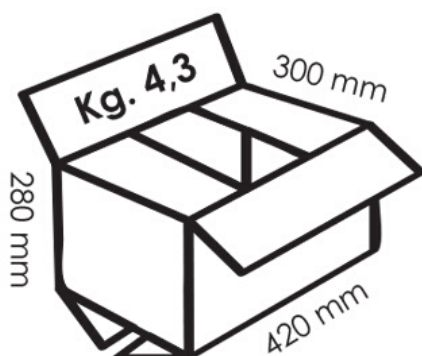

COSMETIC CUBE

Scheda tecnica

Cosmetic cube

CODICI ART. CCD...

(CCDB=bianco)
(CCDC=cromato) (CCDCV=
grigio satinato) (CCDNO= nero
opaco) (CCDNL= nero lucido)

MATERIALE: plastica ABS

DIMENSIONI: mm.130x130x130

PESO: 320g

COLORI STANDARD: bianco,
cromato, grigio satinato, nero
lucido, nero opaco.

Technical data

Cosmetic cube

REFERENCE ... (CCDB=white)
(CCDC=chrome) (CCDCV= satin)
(CCDNO= matt black) (CCDNL=
glossy black)

MATERIAL: ABS plastic.

DIMENSIONS: mm.130x130x130

WEIGHT: 320g

STANDARD COLORS: white,
chrome, satin, matt black, glossy
black.

12 ITEMS

768 ITEMS (64 BOX x 12 Items)

Kg. 290