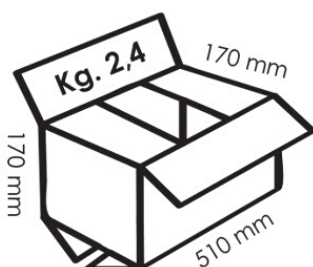

REFERENCE HBD...

(HBD=white) (HBD=chrome)
(HBD=satin) (HBD=matt black)
(HBD=glossy black)

MATERIAL: ABS plastic.

DIMENSIONS: mm.97x137x27

WEIGHT: 90g

FIXING KIT: double-sided tape.

STANDARD COLORS: white, chrome, satin, matt black, glossy black.

25 ITEMS